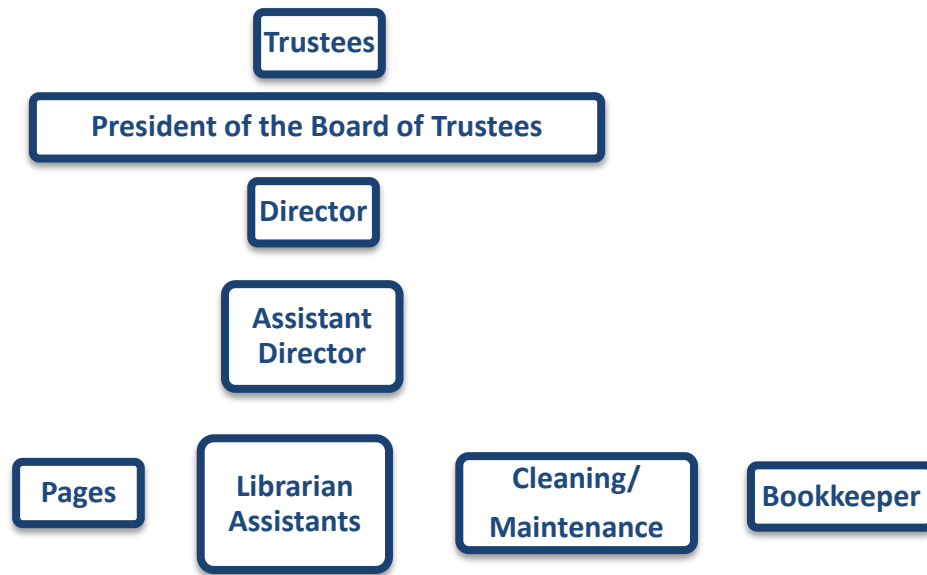

Winnebago Public Library Block diagram

Employees:

Katie Schmoyer, Library Director
Lynn Allabaugh, Assistant Director
Melissa Ashby, Library Assistant
Melissa Ashby, Library Page
Carol Brosend, Library Assistant
Emily Gundry, Library Assistant
Martin Korving, Library Janitor
Mika Monson, Library Page
Mika Monson, Library Assistant
~~Sherie Newsom, Library Assistant~~
Lenore Packard, Library Assistant
Jim Sorg, Library Maintenance
Virginia Sorg, Library Assistant
Dana Woods, Library Bookkeeper